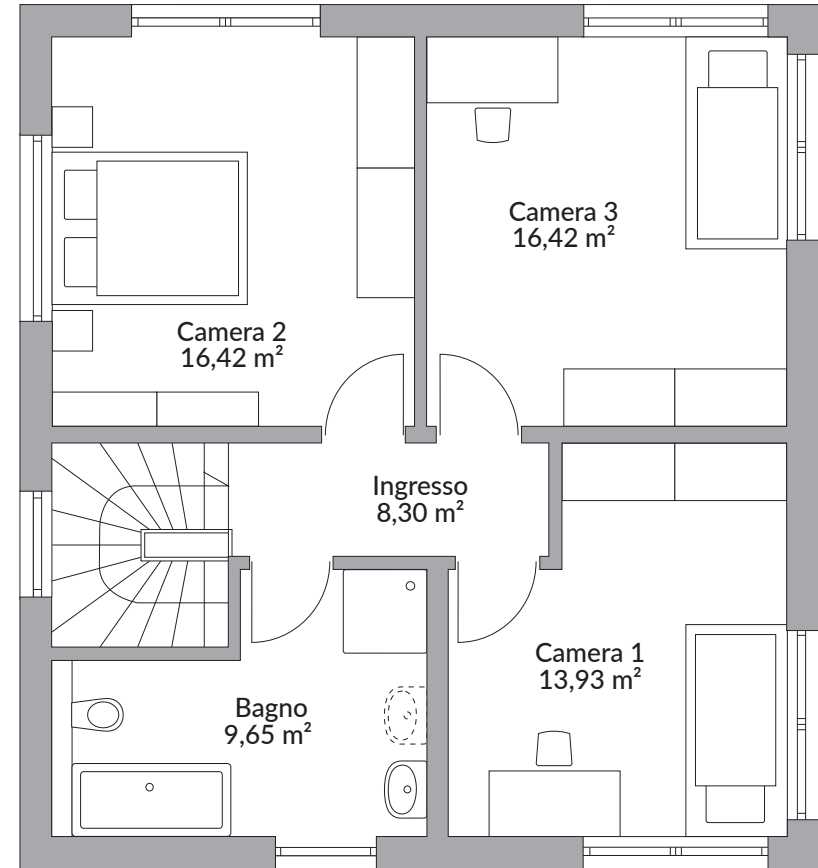

PARK 131W

130,79 m²

Piano terra 66,07 m²

Primo piano 64,72 m²

TODAY