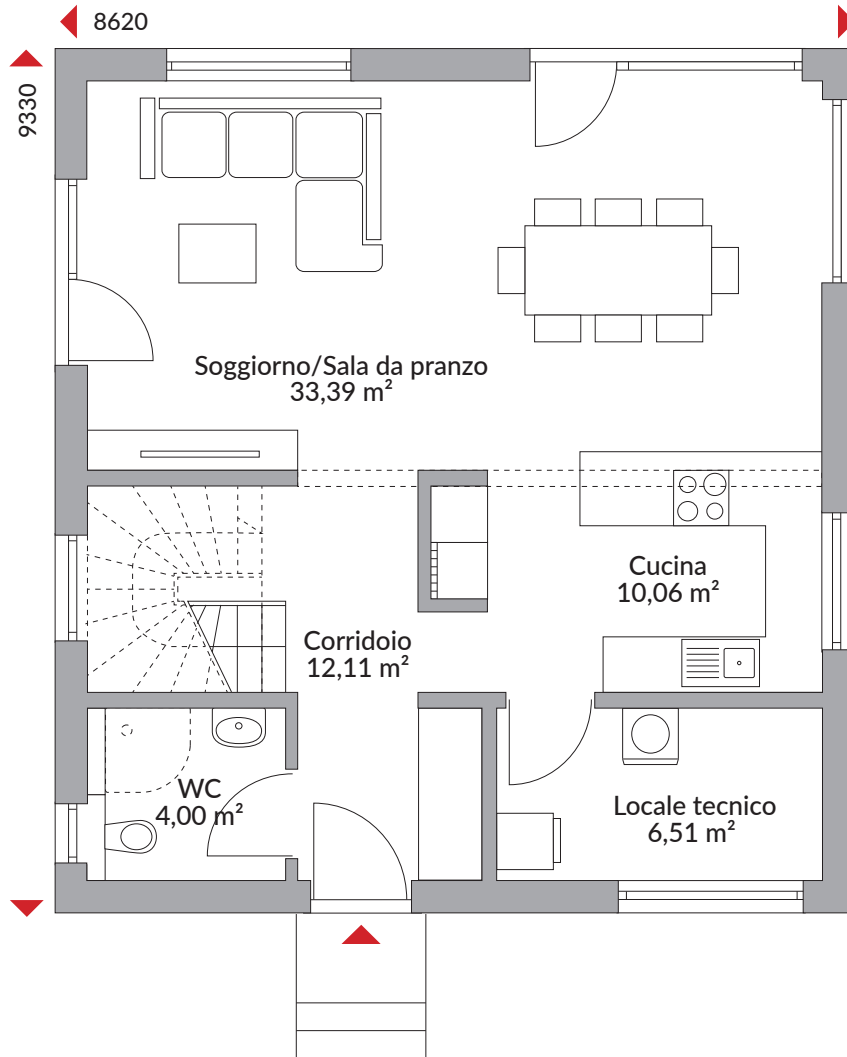

PARK 131W

130,79 m²

Piano terra 66,07 m²

Primo piano 64,72 m²

TODAY