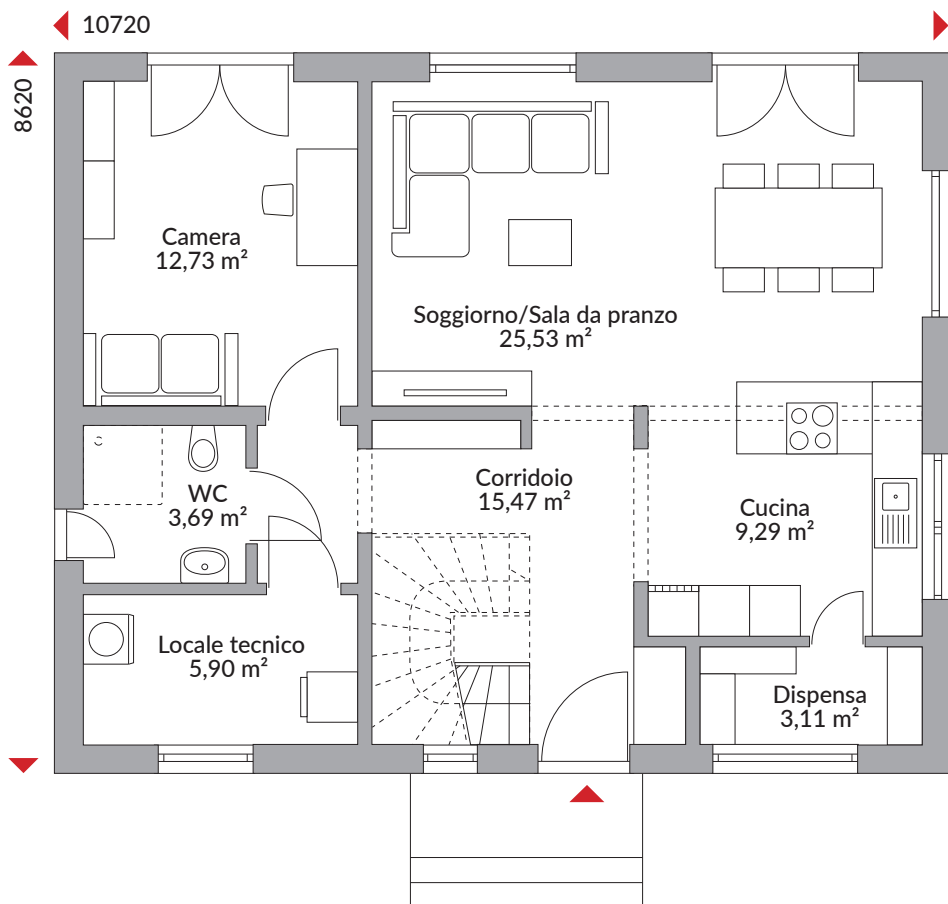

# PARK 150.1W

150,27 m<sup>2</sup>

Piano terra 75,72 m<sup>2</sup>

Primo piano 74,55 m<sup>2</sup>

**TODAY**