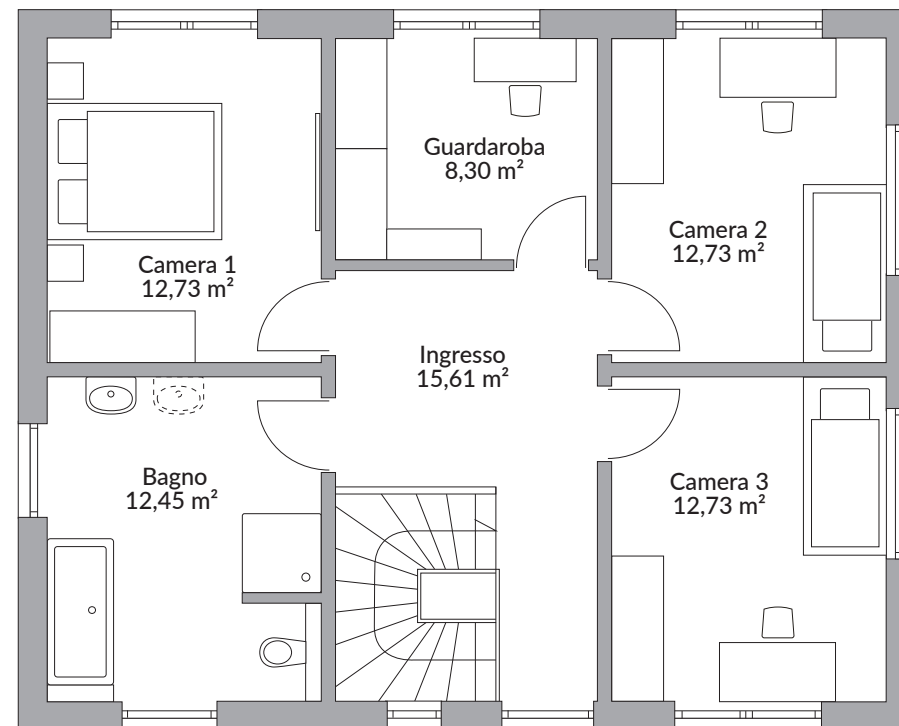

# PARK 150.1W

150,27 m<sup>2</sup>

Piano terra 75,72 m<sup>2</sup>

Primo piano 74,55 m<sup>2</sup>

**TODAY**