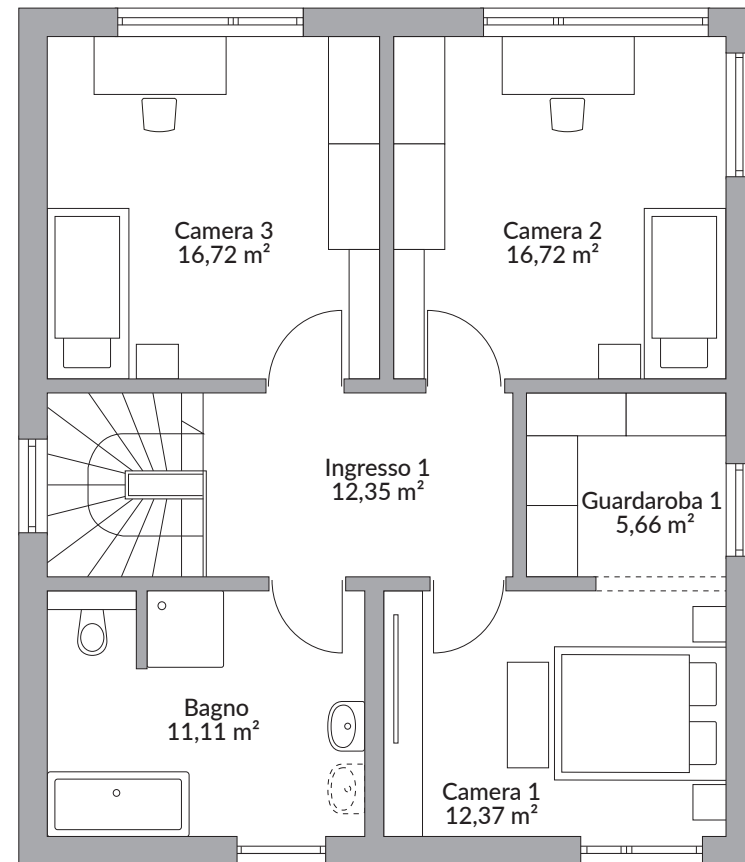

PARK 152W

150,72 m²

Piano terra 75,79 m²

Primo piano 74,93 m²

TODAY