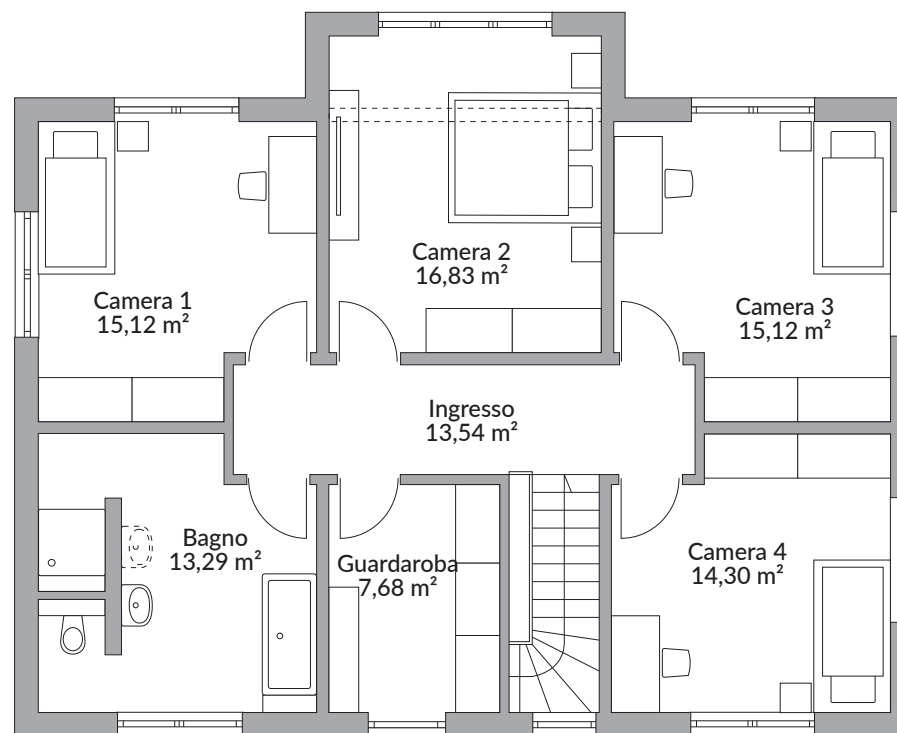

PARK 196W

195,82 m²

Piano terra 99,94 m²

Primo piano 95,88 m²

TODAY